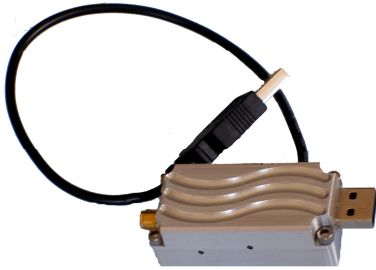

OCTOPUS

2 Watt USB Adapter

Long Range

Model: 2433

Beating the limits

This amazing USB adapter offers the highest power, more than 4 times higher than the nearest competitor, while featuring astounding receive sensitivity of -100dBm. And the convenience of USB power. The unit comes with two USB ports, one for data and second for power.

An optional 8dB gain antenna takes power to more than 10Watts.

Ideal for Marine, RV and vehicle use

Item # 40-243

Specifications

| | |
|---------------------|--|
| Standard Compliance | 802.11b/g |
| Modulation | QPSK, BPSK, CCK, OFDM |
| Frequency Band | 2400 ~ 2483.5 MHz |
| RF Output | 2W (33dBm) (antenna gain not included) |
| Receive Sensitivity | -100dBm |
| Data Rates | 54/48/36/24/18/12/11/9/6/5.5/2/1Mbps |
| Power | 5V DC via Power via USB cable |
| Range | Up to Several miles |
| Security | 64-bit, 128-bit or 256-bit WEP; WPA (Wi-Fi Protected Access), WPA2 |
| Operating System | Windows 98Se, Me, 2000, XP and Windows Vista |

Mechanical:

| | |
|----------------|--|
| Housing | CNC machined Al |
| Dimensions | 2.2"x 1"x 0.8" (55x26x20 mm) |
| Weight | 2.0 Oz |
| RF Connectors | RP SMA female |
| LED | Green: Link/ Active for USB, Red: Booster power/Rx mode |
| Operating Temp | 0 ~ 50 deg C |
| Humidity | 5 ~90% (non-condensing) |