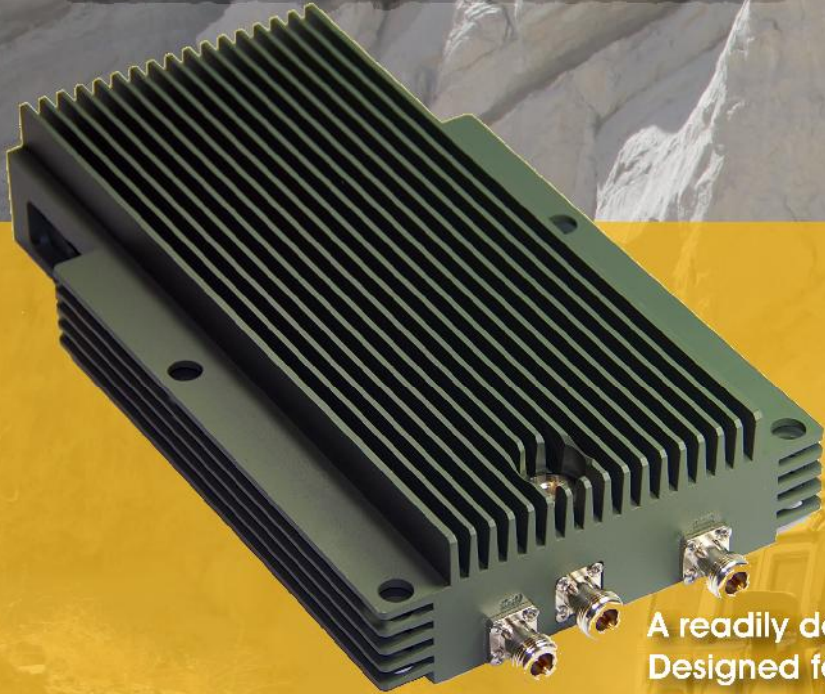

TarnHelm

Tactical High-powered Picocell

- GSM, CDMA, LTE, 2G, 3G, 4G
- (400MHz-3GHz)
- Up to 32 users
- Up to 20Km range
- Lightweight Portable/fixed
- Wi-Fi AP/BH
- Mesh Networking

A readily deployable High Powered Picocell BTS. Designed for all outdoor ruggedized applications

Safety

Public Safety
First Responders
Military, UAV

Networking

Rural broadband extender
Private Networks

Telecom

M2M, IoT, SCADA,
Smart Metering

- RF Output Up to 15Watts
- Power Draw 3 Amps max @ 24-28 VDC
- Weight < 9Lbs
- Dimension 11"x6.6"x2.5"
- Temperature -40C to +75C