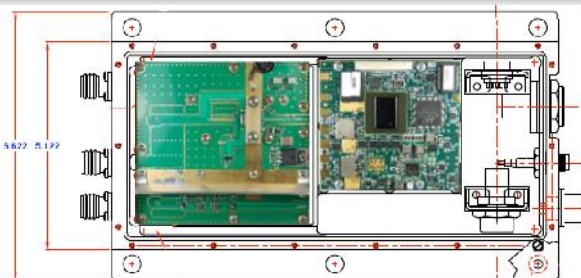

Safety

Public Safety
First Responders
Military, UAV

Networking

Rural broadband extender
Private Networks

Telecom

M2M, IoT, SCADA,
Smart Metering

- RF Output Up to 15Watts
- Power Draw 3 Amps max @ 24-28 VDC
- Weight < 9Lbs
- Dimension 11"x6.6"x2.5"
- Temperature -40C to +75C